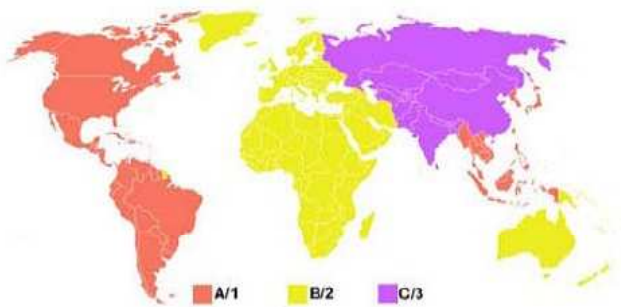

Oppo BDP-83

Operation Manual

- Blu-ray zones A, B, C
- DVD regions 1, 2, 3, 4, 5, 6

Blu-ray zones

DVD regions

Switching zone/region is operated by the remote control.

- Turn the player off with the remote control, using the power button.
- Press and hold the blue button until the player beeps (approx 5 sec)
- Now you can select your zone:
 - Zone A & region 1: Press 1 on the remote control
 - Zone B & region 2: Press 2 on the remote control
 - Zone C & region 3: Press 3 on the remote control
 - Region 4: Press 4 on the remote control
 - Region 5: Press 5 on the remote control
 - Region 6: Press 6 on the remote control
 - Region 0 (DVD automatic): Press 0 on the remote control

Region 0, switching for standard DVDs is done automatically. Only for RCE discs manual switching might be necessary.